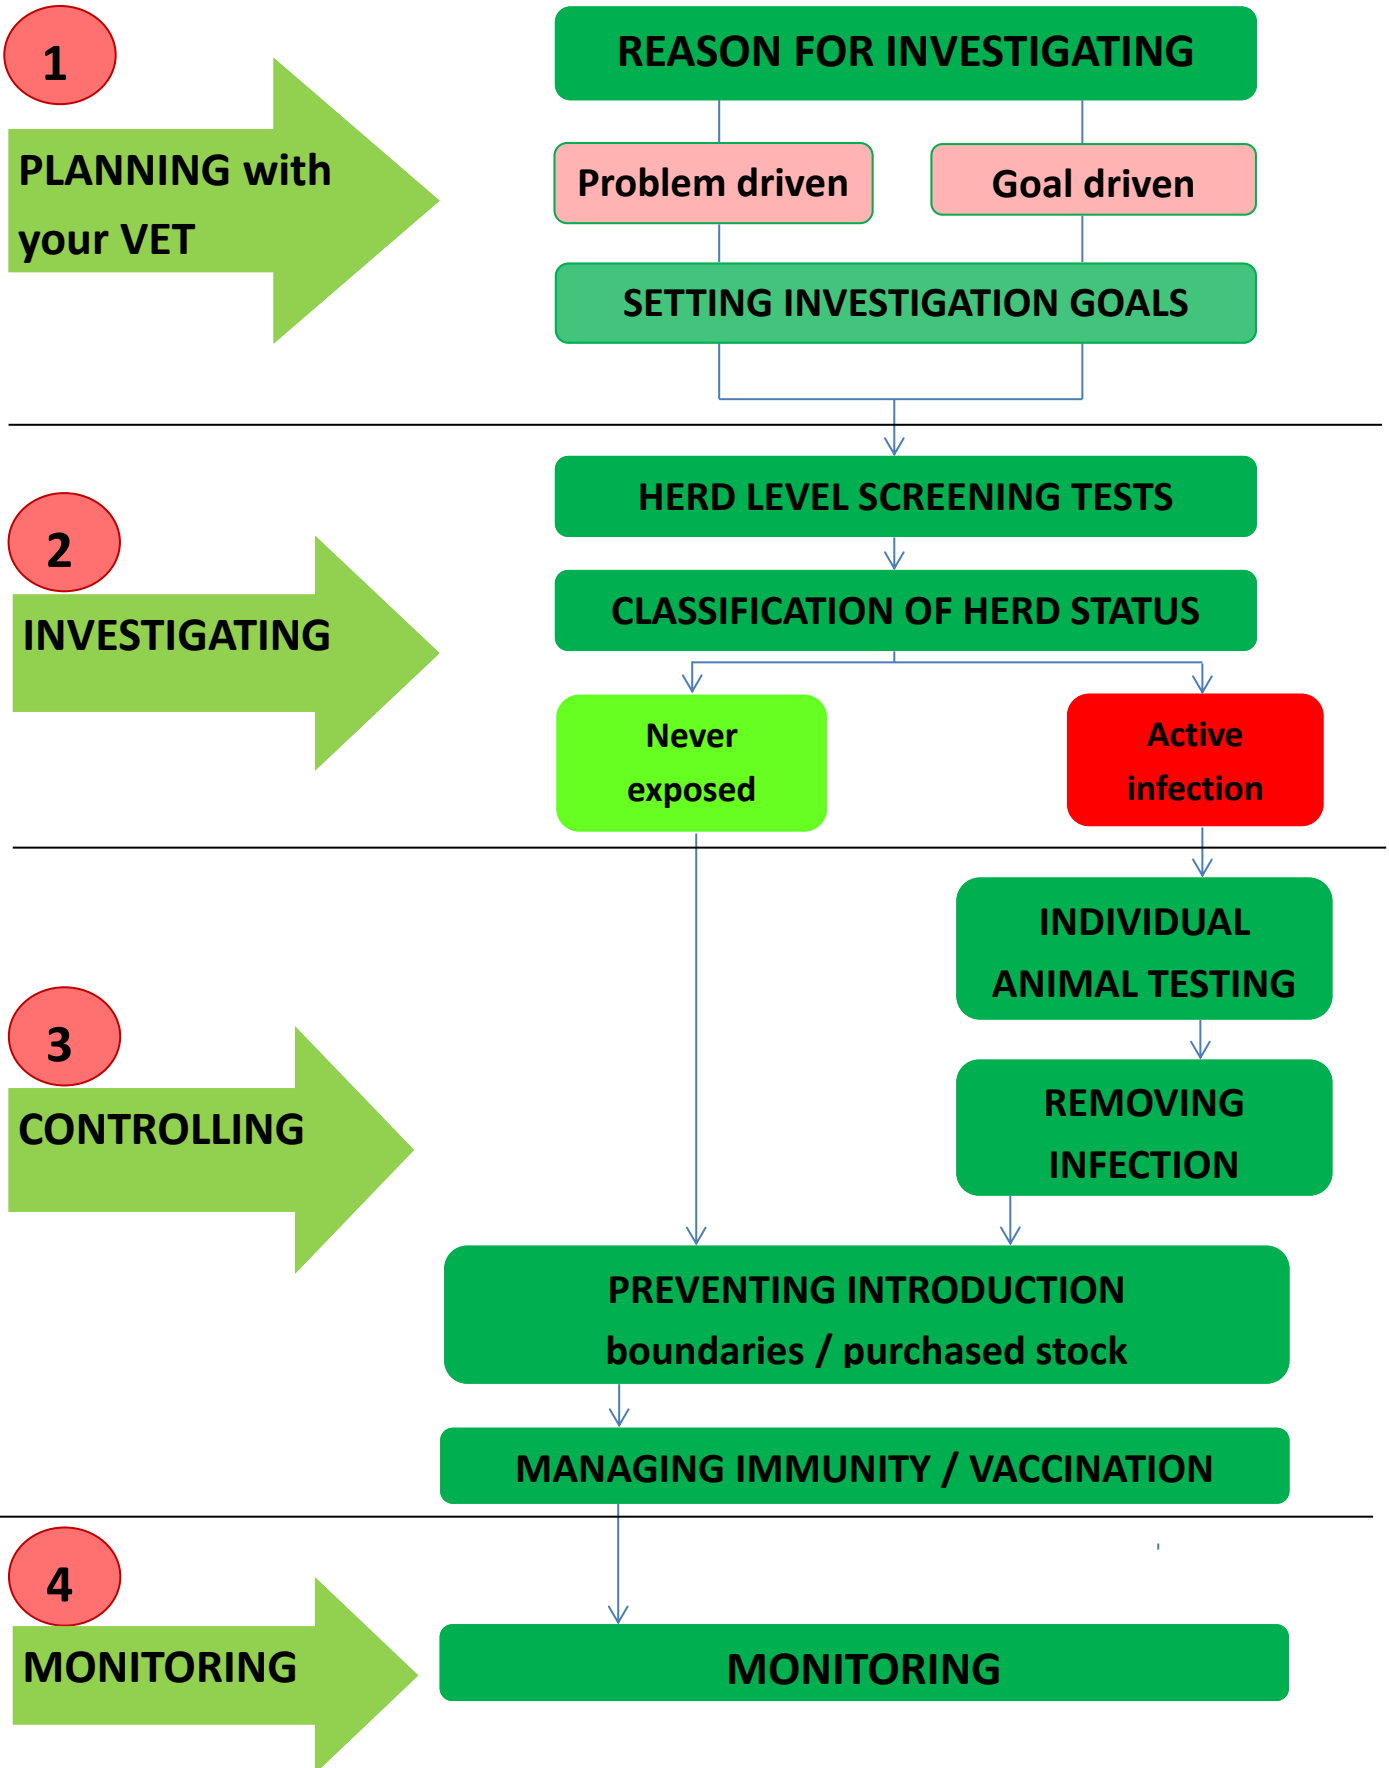

# A STEP BY STEP GUIDE TO BVD INVESTIGATION AND CONTROL

Supported by EU and Defra RDPE funding, delivered by AHDB and XLVets: Europe, investing in rural areas

Flowchart: with thanks to Animal Health Ireland