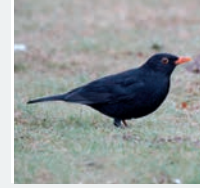

SPECIES CHECKLIST

Record your bird sightings during your 30 minute count. Get your species ID, bird information sheets and upload your sightings at bfbc.org.uk

Barn owl

Blackbird

Bullfinch

Brambling

Chaffinch